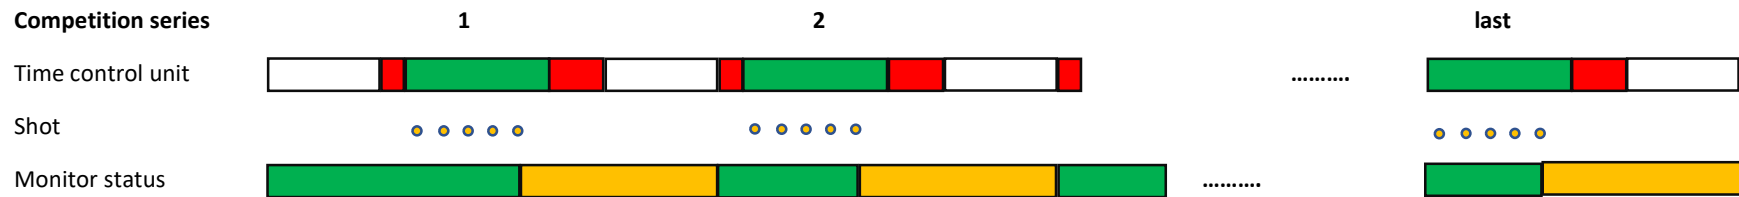

Procedure 25m disciplines Sport and Centre Fire Pistol

First stage precision

Automatic: Switchover **Ready** / **Pause** / **Stop**, manual: **Match**

→ MATCH Switchover to competition

→ MATCH Switchover sighting second stage

Procedure 25m disciplines Sport and Centre Fire Pistol

Second stage rapid fire

Automatic: Switchover **Ready** / **Stop**, manual: **Match**

Sighting series

➔ **MATCH**

Switchover to competition

Competition series

Malfunction, allowed

Fill up series (according to the rules)

Automatic: Switchover **Ready** / **Pause** / **Stop**, manual: -

Competition series

last

Malfunction, allowed

Repeat series (according to the rules)