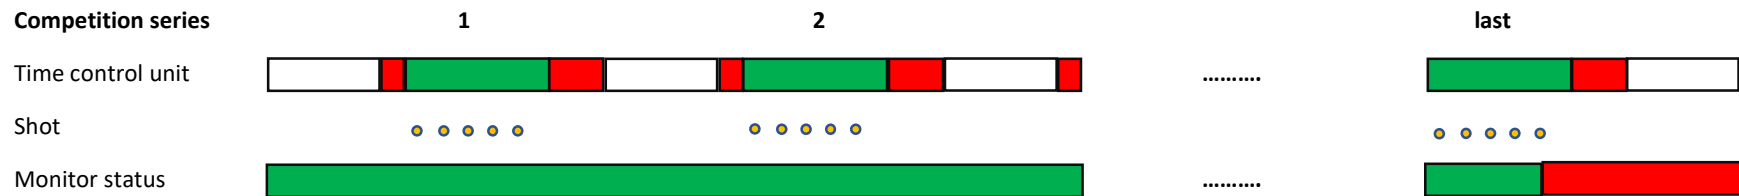

Procedure 25m disciplines Sport and Centre Fire Pistol

First stage precision

Automatic: Switchover **Ready** / **Pause** / **Stop**, manual: **Match**

→ MATCH Switchover to competition

→ MATCH Switchover sighting second stage

Procedure 25m disciplines Sport and Centre Fire Pistol

Second stage rapid fire

Automatic: Switchover **Ready** / **Stop**, manual: **Match**

Sighting series

➔ **MATCH**

Switchover to competition

Competition series

Malfunction, allowed

Fill up series (according to the rules)

Automatic: Switchover **Ready** / **Pause** / **Stop**, manual: -

Competition series

last

Malfunction, allowed

Repeat series (according to the rules)

Automatic: Switchover **Ready** / **Pause** / **Stop**, manual: **Allowable** / **Compute series** / **Abort**

→ **Allowable**

Zeros are inserted automatically, continue with repeat

→ **Compute series**

Series will be completed as usual, continue with competition