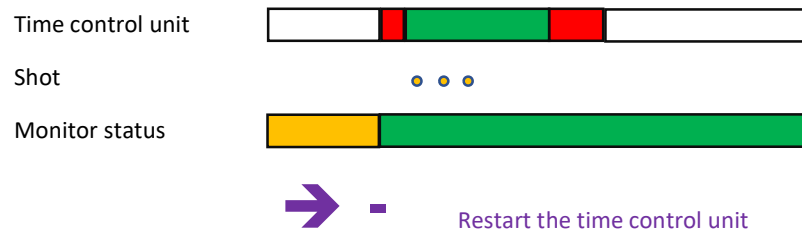

Procedure 25m disciplines Sport and Centre Fire Pistol

First stage precision

Automatic: Switchover **Ready** / **Pause** / **Stop**, manual: **Match**

→ MATCH Switchover to competition

→ MATCH Switchover sighting second stage

Procedure 25m disciplines Sport and Centre Fire Pistol

Second stage rapid fire

Automatic: Switchover **Ready** / **Stop**, manual: **Match**

Sighting series

➔ **MATCH**

Switchover to competition

Competition series

Malfunction, allowed

Fill up series (according to the rules)

Automatic: Switchover **Ready** / **Pause** / **Stop**, manual: -

Competition series

last

Malfunction, allowed

Repeat series (according to the rules)

Automatic: Switchover **Ready** / **Pause** / **Stop**, manual: **Allowable** / **Compute series** / **Abort**

→ **Allowable**

Zeros are inserted automatically, continue with repeat

→ **Compute series**

Series will be completed as usual, continue with competition