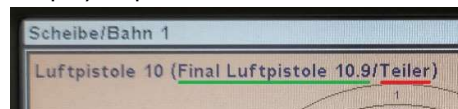

TOUCH WALTHER-MEYTON CUP

Choice of competition

Switch to primary **10.9er** score, **press 1x**

Switch to secondary **Division** score, **press 2x**

Control

Display air rifle

Display air pistol

Shooting

Switch to **Shot by Shot** after sighting

If subtotal is desired, press **Shot by Shot** after 10 rounds

Press **TOTAL** after last shot

BARCODE

WALTHER-MEYTON CUP

Choice of competition

Air rifle

Air pistol

Switch to primary **10.9er** score

Switch to secondary **Division** score

Control

Display air rifle

Display air pistol

Shooting

Switch to **Shot by Shot** after sighting

If subtotal is desired, scan **Shot by Shot** after 10 rounds