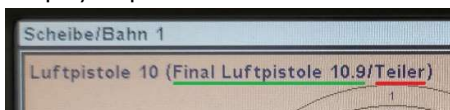

Switch to **Shot by Shot** after sighting

If subtotal is desired, press **Shot by Shot** after 10 rounds

Press **TOTAL** after last shot

BARCODE

WALTHER-MEYTON CUP

Choice of competition

Air rifle

Air pistol

Switch to primary **10.9er** score

Switch to secondary **Division** score

Control

Display air rifle

Display air pistol

Shooting

Switch to **Shot by Shot** after sighting

If subtotal is desired, scan **Shot by Shot** after 10 rounds

Scan **TOTAL** after last shot

CENTRAL COMPUTER WALTHER-MEYTON CUP

Configuring function keys with the barcodes

Choice of competition

Air rifle

0600001900020162

Air pistol

0600001900020356