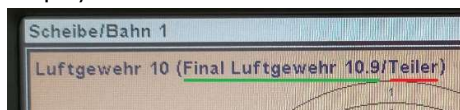

Switch to **Shot by Shot** after sighting

If subtotal is desired, press **Shot by Shot** after 10 rounds

Press **TOTAL** after last shot

BARCODE

WALTHER-MEYTON CUP

Choice of competition

Air rifle

Air pistol

Switch to primary **10.9er** score

Switch to secondary **Division** score

Control

Display air rifle

Display air pistol

Shooting

Switch to **Shot by Shot** after sighting

If subtotal is desired, scan **Shot by Shot** after 10 rounds

Scan **TOTAL** after last shot

CENTRAL COMPUTER WALTHER-MEYTON CUP

Configuring function keys with the barcodes

Choice of competition

Air rifle

0600001900020162

Air pistol

0600001900020356