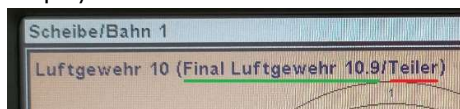

Scan **TOTAL** after last shot

CENTRAL COMPUTER WALTHER-MEYTON CUP

Configuring function keys with the barcodes

Choice of competition

Air rifle

0600001900020162

Air pistol

0600001900020356

with afterwards sending of the barcode

Switch to primary **10.9er** score

990642199945

Switch to secondary **Division** score

990642299952

990642299952

Control

Display air rifle