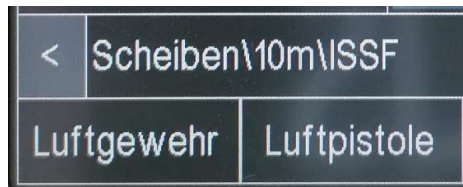

TOUCH WALTHER-MEYTON CUP

Choice of competition

Switch to primary **10.9er** score, **press 1x**

Switch to secondary **Division** score, **press 2x**

Control

Display air rifle

Display air pistol

Shooting

Switch to **Shot by Shot** after sighting

If subtotal is desired, press **Shot by Shot** after 10 rounds

Press **TOTAL** after last shot

BARCODE

WALTHER-MEYTON CUP

Choice of competition

Air rifle

Air pistol

Switch to primary **10.9er** score

Switch to secondary **Division** score

Control

Display air rifle

Display air pistol

Shooting

Switch to **Shot by Shot** after sighting

If subtotal is desired, scan **Shot by Shot** after 10 rounds