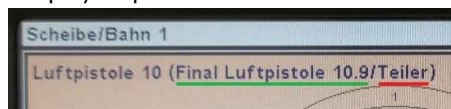

Display air pistol

Shooting

Switch to **Shot by Shot** after sighting

9906340146

If subtotal is desired, scan **Shot by Shot** after 10 rounds

9906340146

Send **TOTAL** after last shot

99053296