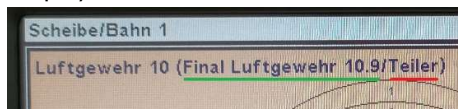

TOUCH WALTHER-MEYTON CUP

Choice of competition

Switch to primary **10.9er** score, **press 1x**

Switch to secondary **Division** score, **press 2x**

Control

Display air rifle

Display air pistol

Shooting

Switch to **Shot by Shot** after sighting

If subtotal is desired, press **Shot by Shot** after 10 rounds

Press **TOTAL** after last shot

BARCODE

WALTHER-MEYTON CUP

Choice of competition

Air rifle

Air pistol

Switch to primary **10.9er** score

Switch to secondary **Division** score

Control

Display air rifle

Display air pistol

Shooting

Switch to **Shot by Shot** after sighting

If subtotal is desired, scan **Shot by Shot** after 10 rounds